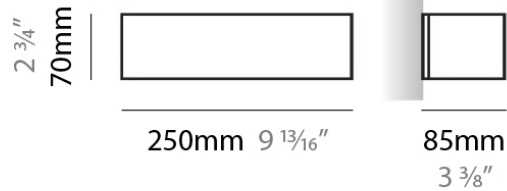

TOY SURFACE

D83138

GENERAL

Series: Toy _____
Brand: Panzeri _____
Division: Design _____
Mounting Type: Surface _____
Mounting Location: Wall _____
Subcategory: Ambient _____

PHYSICAL

Shape: Rectangle _____
Length (mm): 250 _____
Length (in): 9 7/8 _____
Height (mm): 70 _____
Height (in): 2 3/4 _____
Extension (mm): 85 _____
Extension (in): 3 1/4 _____
Light Distribution: Direct / Indirect _____
Weight (kg): 0.9 _____
Weight (lbs): 2 _____
Diffuser: Frost White Glass _____
Fixture Finish: SST _____
Fixture Material: Metal _____

ELECTRICAL

Number of Lamps: 1 _____
Lamp Type: CFL _____
Bulb Included: Bulb Not Included _____
Total Output Wattage (W): 26 _____
Max. Wattage Per Lamp (W): 26 _____
Lamp Base: GX24-q3 _____
Driver Included: Yes _____
Driver Type: Ballast - 120Vac - Non-dimming _____
Input Voltage (V): 120 _____

LED

OPTICAL

RATINGS AND CERTIFICATIONS

Certified By: CSA Certified to UL and CSA Standards _____
IP rating: IP40 _____