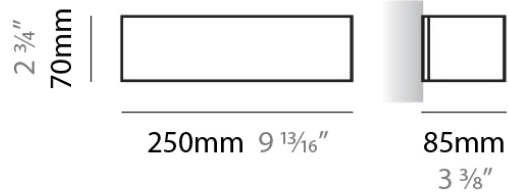

TOY SURFACE

D83137

GENERAL

Series: Toy
Brand: Panzeri
Division: Design
Mounting Type: Surface
Mounting Location: Wall
Subcategory: Ambient

PHYSICAL

Shape: Rectangle
Length (mm): 250
Length (in): 9 7/8
Height (mm): 70
Height (in): 2 3/4
Extension (mm): 85
Extension (in): 3 1/4
Light Distribution: Direct / Indirect
Weight (kg): 0.9
Weight (lbs): 2
Diffuser: Frost White Glass
Fixture Finish: WHI
Fixture Material: Metal

ELECTRICAL

Number of Lamps: 1
Lamp Type: CFL
Bulb Included: Bulb Not Included
Total Output Wattage (W): 26
Max. Wattage Per Lamp (W): 26
Lamp Base: GX24-q3
Dimming: Non-Dimmable
Driver Included: Yes
Driver Type: Ballast - 120Vac - Non-dimming
Input Voltage (V): 120

LED

OPTICAL

RATINGS AND CERTIFICATIONS

Certified By: CSA Certified to UL and CSA Standards
IP rating: IP40