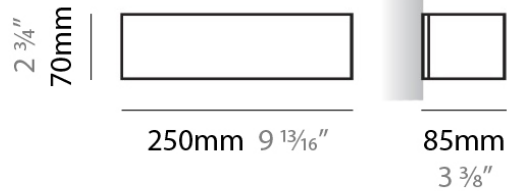

TOY SURFACE

D83285

GENERAL

Series: Toy
Brand: Panzeri
Division: Design
Mounting Type: Surface
Mounting Location: Wall
Subcategory: Ambient

PHYSICAL

Shape: Rectangle
Length (mm): 250
Length (in): 9 7/8
Height (mm): 70
Height (in): 2 3/4
Extension (mm): 85
Extension (in): 3 1/4
Light Distribution: Direct / Indirect
Weight (kg): 0.9
Weight (lbs): 2
Diffuser: Frost White Glass
Fixture Material: Metal

ELECTRICAL

Number of Lamps: 1
Lamp Type: LED
Total Output Wattage (W): 12
Dimming: Non-Dimmable
Driver Included: Yes
Driver Location: Integrated
Driver Type: Constant Current
Driver Class: Class 2
Input Voltage (V): 120
Upon Request: (Dimming and 277V options available with remote driver sold separately)

LED

Color Temperature (°K): 3000
Nominal Lumen (lm): 2 x 730
CRI: >80 CRI

OPTICAL

RATINGS AND CERTIFICATIONS

Certified By: CSA Certified to UL and CSA Standards
IP rating: IP40