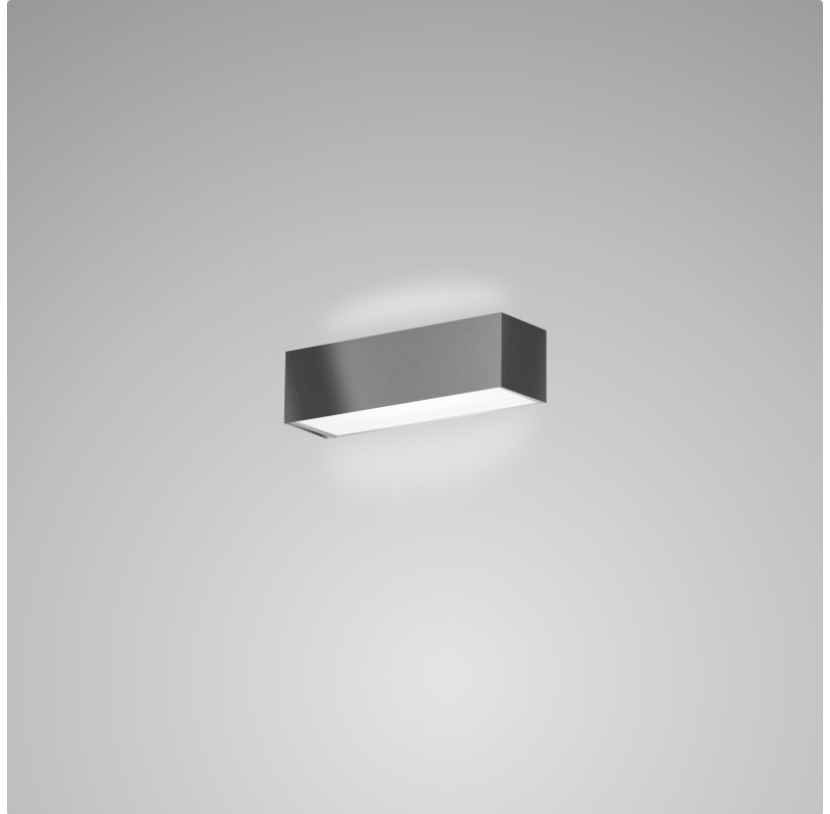

TOY SURFACE

D83138

GENERAL

Series: Toy _____
Brand: Panzeri _____
Division: Design _____
Mounting Type: Surface _____
Mounting Location: Wall _____
Subcategory: Ambient _____

PHYSICAL

Shape: Rectangle _____
Length (mm): 250 _____
Length (in): 9 7/8 _____
Height (mm): 70 _____
Height (in): 2 3/4 _____
Extension (mm): 85 _____
Extension (in): 3 1/4 _____
Light Distribution: Direct / Indirect _____
Weight (kg): 0.9 _____
Weight (lbs): 2 _____
Diffuser: Frost White Glass _____
Fixture Finish: SST _____
Fixture Material: Metal _____

ELECTRICAL

Number of Lamps: 1 _____
Lamp Type: CFL _____
Bulb Included: Bulb Not Included _____
Total Output Wattage (W): 26 _____
Max. Wattage Per Lamp (W): 26 _____
Lamp Base: GX24-q3 _____
Driver Included: Yes _____
Driver Type: Ballast - 120Vac - Non-dimming _____
Input Voltage (V): 120 _____

LED

OPTICAL

RATINGS AND CERTIFICATIONS

Certified By: CSA Certified to UL and CSA Standards _____
IP rating: IP40 _____