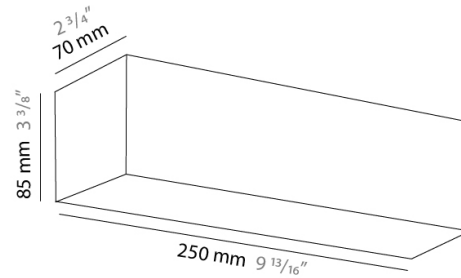

PHYSICAL

Shape: Rectangle
Length (mm): 610
Length (in): 24
Height (mm): 70
Height (in): 2 3/4
Extension (mm): 85
Extension (in): 3 3/8
Light Distribution: Direct / Indirect
Weight (kg): 2.7
Weight (lbs): 6
Diffuser: Frost White Glass
Fixture Finish: WHI
Fixture Material: Metal

PHYSICAL

Shape: Rectangle
Length (mm): 610
Length (in): 24
Height (mm): 70
Height (in): 2 3/4
Extension (mm): 85
Extension (in): 3 3/8
Light Distribution: Direct / Indirect
Weight (kg): 2.7
Weight (lbs): 6
Diffuser: Frost White Glass
Fixture Finish: SST
Fixture Material: Metal

IP rating: IP20 _____

TOY SURFACE

D83285

GENERAL

Series: Toy
Brand: Panzeri
Division: Design
Mounting Type: Surface
Mounting Location: Wall
Subcategory: Ambient

PHYSICAL

Shape: Rectangle
Length (mm): 250
Length (in): 9 7/8
Height (mm): 70
Height (in): 2 3/4
Extension (mm): 85
Extension (in): 3 1/4
Light Distribution: Direct / Indirect
Weight (kg): 0.9
Weight (lbs): 2
Diffuser: Frost White Glass
Fixture Material: Metal